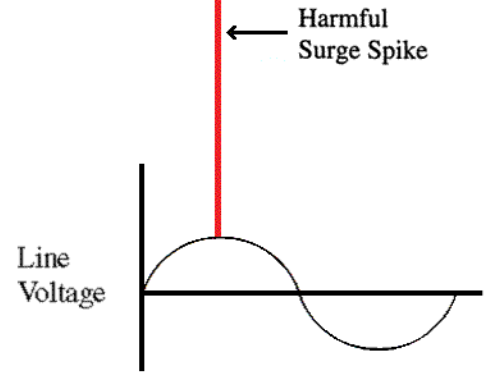

# DELTA LIGHTNING ARRESTORS™

The Delta LA Series handles the big surges, like lightning up to 50,000 amps, passing them harmlessly to ground.

Just put it in your box.

The Delta CA Series handles the small surges, like harmful voltage spikes up to 6000 volts, protecting delicate electronic devices.

Just put it in your box.

While it is not possible to achieve one hundred percent protection, Delta units will greatly reduce problems due to lightning, power surges, and spikes. Using both units will protect against both high and low energy surges.