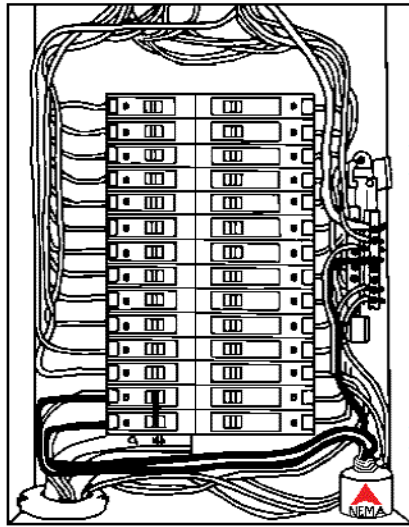

# DELTA LIGHTNING ARRESTORS™

The Delta LA Series handles the big surges, like lightning up to 50,000 amps, passing them harmlessly to ground.

Just put it in your box.

The Delta CA Series handles the small surges, like harmful voltage spikes up to 6000 volts, protecting delicate electronic devices.

Just put it in your box.

While it is not possible to achieve one hundred percent protection, Delta units will greatly reduce problems due to lightning, power surges, and spikes. Using both units will protect against both high and low energy surges.