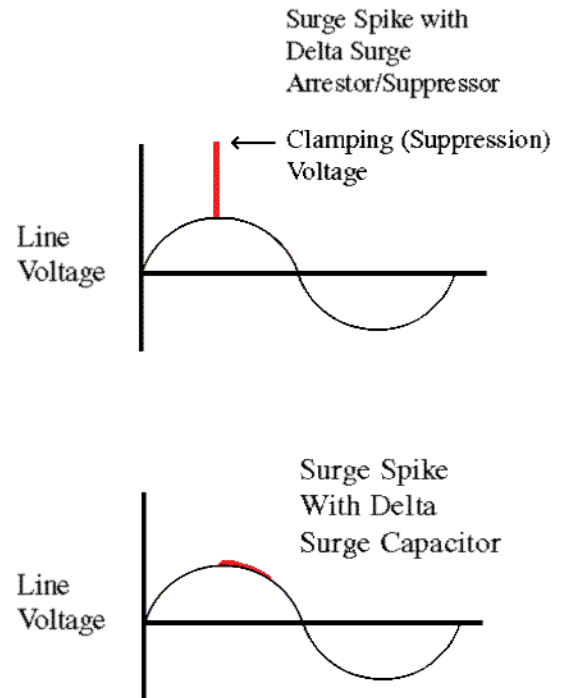

# DELTA LIGHTNING ARRESTORS™

The Delta LA Series handles the big surges, like lightning up to 50,000 amps, passing them harmlessly to ground.

Just put it in your box.

The Delta CA Series handles the small surges, like harmful voltage spikes up to 6000 volts, protecting delicate electronic devices.

Just put it in your box.

While it is not possible to achieve one hundred percent protection, Delta units will greatly reduce problems due to lightning, power surges, and spikes. Using both units will protect against both high and low energy surges.