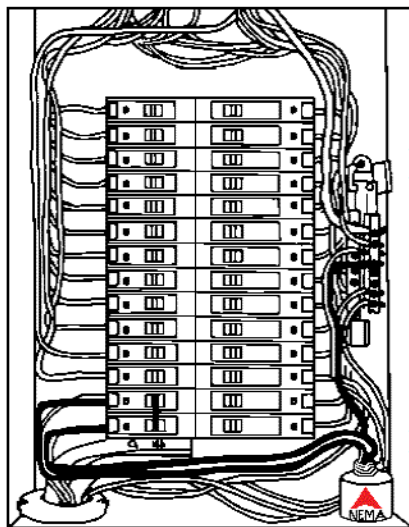

# DELTA LIGHTNING ARRESTORS™

The Delta LA Series handles the big surges, like lightning up to 50,000 amps, passing them harmlessly to ground.

Just put it in your box.

The Delta CA Series handles the small surges, like harmful voltage spikes up to 6000 volts, protecting delicate electronic devices.

Just put it in your box.

While it is not possible to achieve one hundred percent protection, Delta units will greatly reduce problems due to lightning, power surges, and spikes. Using both units will protect against both high and low energy surges.